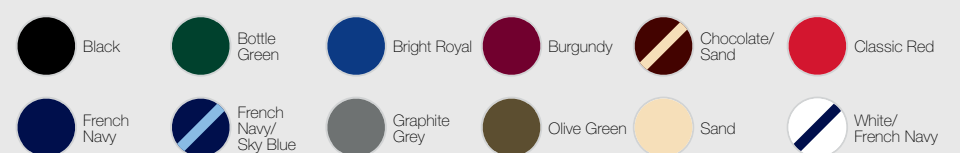

BG21 Reportertasche

600D Polyester | Verstellbarer, abnehmbarer Schulterriemen | Dokumenteneinteilung Innen
Maße: 41 x 31 x 12 cm | Fassungsvermögen: 11 Liter